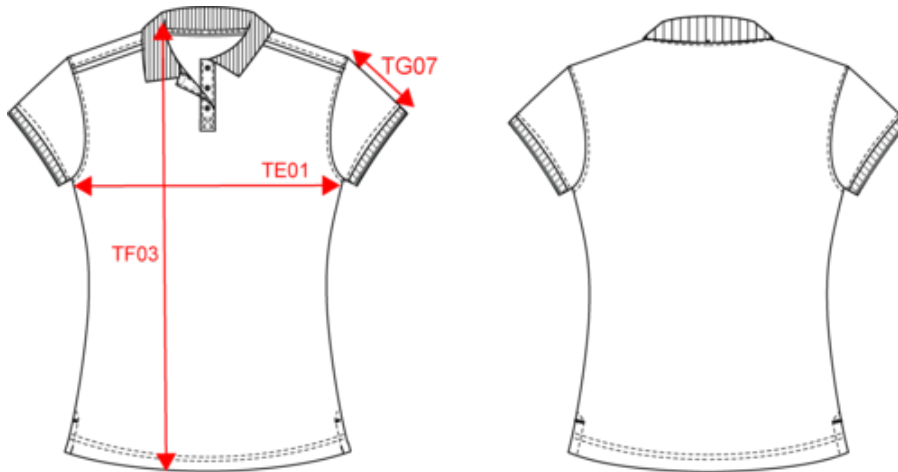

65% polyester/35% cotton. Combed cotton, piqué knit. Washable at 60°C. Anti-pilling treatment. 3-button placket with contrasting inner band. Ribbed collar with taped neck. Contrasting piping at shoulders and inner neck. Rib finishing with contrasting tipping at cuffs. Side slits with contrasting twill tape for extra comfort. Twin needle finishing at hem. Ideal for daily use.

WK271

Ladies' short-sleeved contrasting Day To Day polo shirt

Dimensions (cm)

Measurements in cm	XS	S	M	L	XL	XXL	3XL
TE01 - 1/2 chest width at 1.5cm below armhole	43.00	46.00	49.00	52.00	55.00	58.00	61.00
TF03 - Front total height from HSP	60.00	62.00	64.00	66.00	68.00	70.00	72.00
TG07 - Short sleeve length	15.00	15.75	16.50	17.25	18.00	18.75	19.50