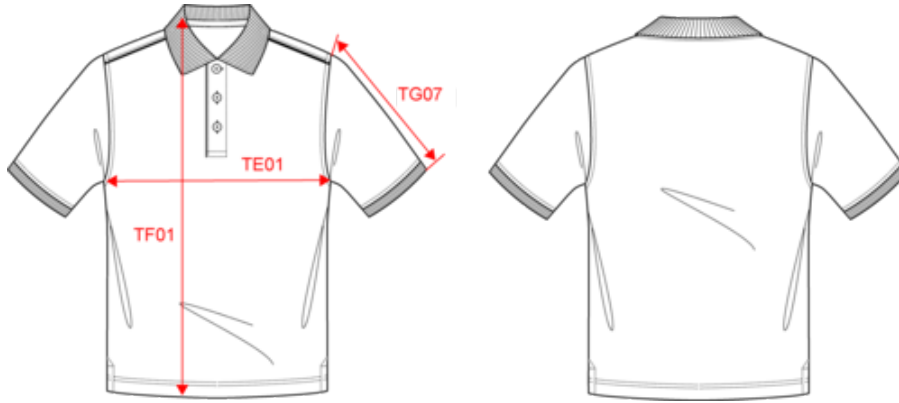

WK270

Men's short-sleeved contrasting Day To Day polo shirt

- Contrasting piping on collar, shoulders and placket. Complete work outfit and mix-and-match colours.
- Day To Day Collection : everyday professional attire.
- Washable at 60°C and anti-pilling treatment.

65% polyester/35% cotton. Combed cotton, piqué knit. Washable at 60°C. Anti-pilling treatment. 3-button placket with contrasting inner band. Ribbed collar with taped neck. Contrasting piping at shoulders and inner neck. Rib finishing with contrasting tipping at cuffs. Side slits with contrasting twill tape for extra comfort. Twin needle finishing at hem. Ideal for daily use.

More information

Logistic

Country of origin

Customs code

Also available in version

WK271

WK270

Men's short-sleeved contrasting Day To Day polo shirt

Dimensions (cm)

Measurements in cm	S	M	L	XL	XXL	3XL	4XL	5XL
TE01 - 1/2 chest width at 1.5cm below armhole	50.00	53.00	56.00	59.00	62.00	65.00	68.00	71.00
TF01 - Total height from HSP	70.00	72.00	74.00	76.00	78.00	80.00	82.00	84.00
TG07 - Short sleeve length	22.25	23.00	23.75	24.50	25.25	26.00	26.75	27.50