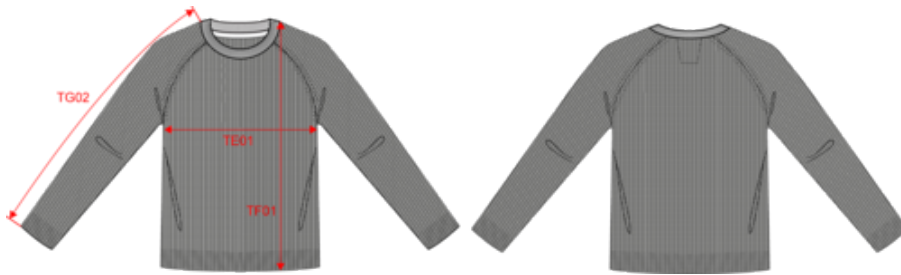

About

- Made from a blend of responsible materials.
- "Fully Fashion" knit.
- Raglan sleeves for greater comfort.

50% organic cotton/50% recycled polyester 5 gauge Straight fit Personalisation patch inside neck Contrasting navy blue herringbone taped neck across all colourways Raglan sleeves Knitted entirely in 1x1 rib and "fully fashion" assembly

5 COLOURS

24h
50 cl

STANDARD 100
CQ 100777
IT74
www.oeko-tex.com

NS911
Men's chunky knit jumper

Dimensions (cm)

Measurements in cm	S	M	L	XL	XXL	3XL
TE01 - 1/2 chest width at 1.5cm below armhole	50.00	53.00	56.00	59.00	62.00	65.00
TF01 - Total height from HSP	68.00	70.00	72.00	74.00	76.00	78.00
TG02 - Long sleeve length	76.50	77.50	78.50	79.50	80.50	81.50