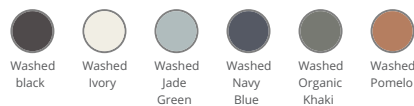

**About**

- Made in Portugal.
- Made from more eco-friendly and more ethical organic cotton.
- No label: 100% customisable for your project.

100 % organic cotton. Made in Portugal. Ringspun combed cotton. Straight fit. French Terry inner. 1/2 circle in the back. 3-panel hood lined with main material. Tone-on-tone flat drawstring with recycled metal tips and eyelets. Cover stitch on the neckline, armholes, cuffs and bottom hem. 1 x 1 rib cuffs, neckline and bottom hem. Inner taped neckline with herringbone. Garment dyed after assembly: colours may vary slightly from item to item. The colour may rub off on contact with light surfaces.

**Customs code**

61102099

**Washing instructions**

**Certifications**

**Colours**

**NS416**  
Unisex hooded Terry280 sweatshirt

**Dimensions (cm)**

Measurements in cm	XXS	XS	S	M	L	XL	XXL	3XL	4XL
TE01 - 1/2 chest width at 1.5cm below armhole	46.00	49.00	52.00	55.00	58.00	61.00	64.00	67.00	70.00
TF01 - Total height from HSP	64.50	66.50	68.50	70.50	72.50	74.50	76.50	78.50	80.50
TG02 - Long sleeve length	61.50	62.50	63.50	64.50	65.50	66.50	67.50	68.50	69.50

### Colours information

**Washed black**  
 RVB : 43,39,42  
 Pantone C : Neutral Black  
 Pantone TCX : 19-4008TCX

**Washed Ivory**  
 RVB : 243,232,220  
 Pantone C : 7534C  
 Pantone TCX : 11-4202TCX

**Washed Jade Green**  
 RVB : 151,173,165  
 Pantone C : 5635C  
 Pantone TCX : 16-5304TCX

**Washed Navy Blue**  
 RVB : 54,61,75  
 Pantone C : 432C  
 Pantone TCX : 19-4023TCX

**Washed Organic Khaki**  
 RVB : 85,89,77  
 Pantone C : 418C  
 Pantone TCX : 19-0312TCX