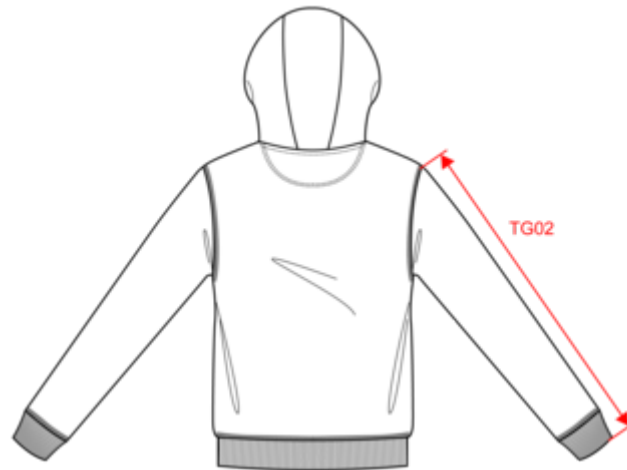

**About**

- Made in Portugal.
- Made from more eco-friendly and more ethical organic cotton.
- No label: 100% customisable for your project.

100 % organic cotton. Made in Portugal. Ringspun combed cotton. Straight fit. French Terry inner. 1/2 circle in the back. 3-panel hood lined with main material. Tone-on-tone flat drawstring with recycled metal tips and eyelets. Cover stitch on the neckline, armholes, cuffs and bottom hem. 1 x 1 rib cuffs, neckline and bottom hem. Inner taped neckline with herringbone. Garment dyed after assembly: colours may vary slightly from item to item. The colour may rub off on contact with light surfaces.

**Customs code**

61102099

**Washing instructions**

**Certifications**

**Colours**

**NS416**  
Unisex hooded Terry280 sweatshirt

**Dimensions (cm)**

Measurements in cm	XXS	XS	S	M	L	XL	XXL	3XL	4XL
TE01 - 1/2 chest width at 1.5cm below armhole	46.00	49.00	52.00	55.00	58.00	61.00	64.00	67.00	70.00
TF01 - Total height from HSP	64.50	66.50	68.50	70.50	72.50	74.50	76.50	78.50	80.50
TG02 - Long sleeve length	61.50	62.50	63.50	64.50	65.50	66.50	67.50	68.50	69.50