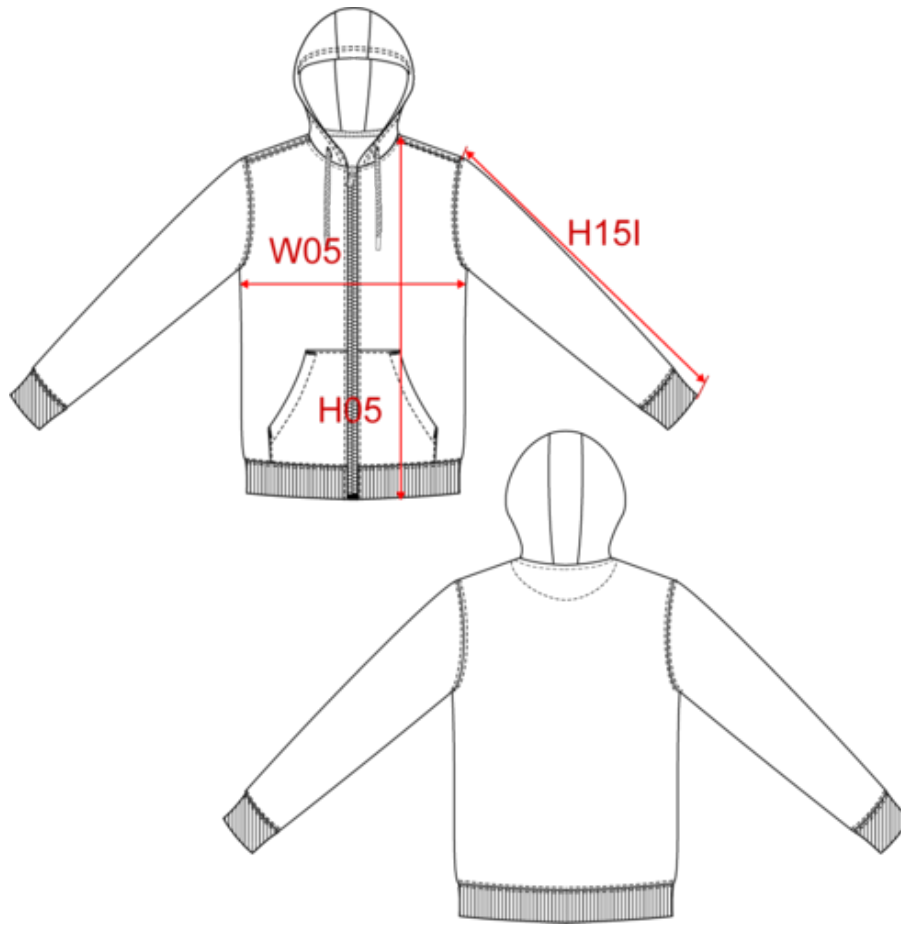

NS412
Recycled unisex zip sweatshirt - 300gsm

55% pre-consumer recycled cotton/45% post-consumer recycled polyester Unisex Straight fit Enzyme washed. Contrasting brushed fleece inner Recycled nylon zip Contrasting half-circle 2x2 rib neckline, bottom hem and cuffs Double over stitching on cuffs, armholes, bottom hem and neckline. Inner taped neck Hood lined with main material Round drawstring on hood with metal tip Buttonhole drawstring eyelets *Products made from recycled materials may have variations in composition and colour.

300 g/m²

Sizes

XXS - XS - S - M - L - XL - XXL - 3XL - 4XL

More information

Logistic

5 20

Country of origin

IN - India

Dimensions (cm)

Measurements in cm	XXS	XS	S	M	L	XL	XXL	3XL	4XL
H05 (M) - Total height	66.00	68.00	70.00	72.00	74.00	76.00	78.00	80.00	82.00
H15I (M) - Sleeve length with rib	64.00	65.00	66.00	67.00	68.00	69.00	70.00	71.00	72.00
W05 (M) - 1/2 chest width at 1.5cm below armhole	46.00	49.00	52.00	55.00	58.00	61.00	64.00	67.00	70.00

Recycled Navy Heather

RVB :
Pantone C : Based on 432C
Pantone TCX : Based on 19-4025TCX

Recycled Oxford Grey

RVB :
Pantone C : Based on 877C
Pantone TCX : Based on 16-3915TCX

Logistic

5

20

Sizes	Width (cm)	Height (cm)	Length (cm)	Net weight (kg)	Gross weight (kg)	Pieces/Box	Pieces/Bundle
XXS	40.00	40.00	60.00	9.20000	11.00000	20	1
XS	40.00	40.00	60.00	10.00000	11.80000	20	1
S	40.00	40.00	60.00	10.90000	12.70000	20	1
M	40.00	40.00	60.00	11.80000	13.60000	20	1
L	40.00	40.00	60.00	12.80000	14.60000	20	1
XL	40.00	40.00	60.00	13.60000	15.40000	20	1
XXL	40.00	40.00	60.00	14.10000	15.90000	20	1
3XL	40.00	40.00	60.00	15.00000	16.80000	20	1
4XL	40.00	40.00	60.00	15.80000	17.60000	20	1