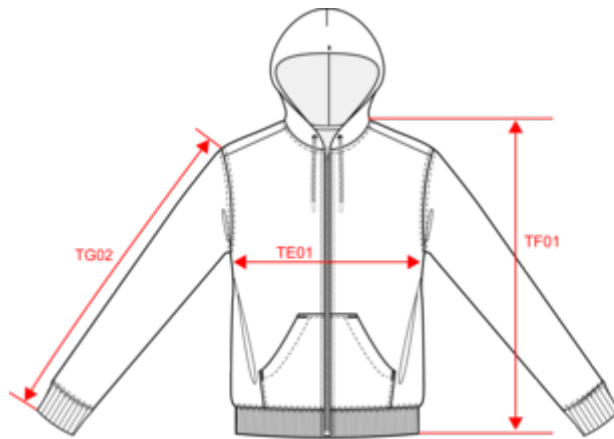

Measurements in cm	XXS	XS	S	M	L	XL	XXL	3XL	4XL
TE01 - 1/2 chest width at 1.5cm below armhole	46.00	49.00	52.00	55.00	58.00	61.00	64.00	67.00	70.00
TF01 - Total height from HSP	65.50	67.50	69.50	71.50	73.50	75.50	77.50	79.50	81.50
TG02 - Long sleeve length	61.50	62.50	63.50	64.50	65.50	66.50	67.50	68.50	69.50