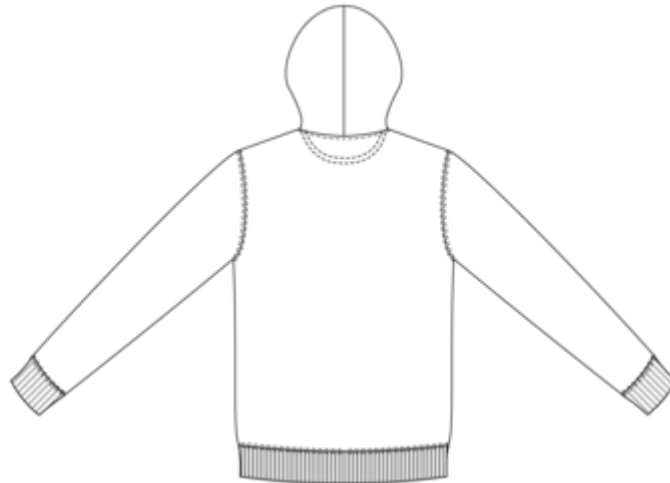

About

- Made from more eco-friendly and more ethical organic cotton.
- No label: 100% customisable for your brand.
- Soft feel and fleece.

85% organic cotton / 15% post-consumer recycled polyester. Ringspun combed cotton. Straight fit. Enzyme washed. Brushed 3-ply fleece, LSF (Low Shrinkage Fleece). Metal zip. 1/2 circle in the back. 2 kangaroo pockets. 1 x 1 rib bottom hem and cuffs. Double over stitching on cuffs, armholes, bottom hem. Lined hood in main material with drawstring tie-off. Round drawstring with recycled metal tips and eyelets. Inner taped neck with herringbone.

Measurements in cm	XXS	XS	S	M	L	XL	XXL	3XL	4XL
TE01 - 1/2 chest width at 1.5cm below armhole	46.00	49.00	52.00	55.00	58.00	61.00	64.00	67.00	70.00
TF01 - Total height from HSP	65.50	67.50	69.50	71.50	73.50	75.50	77.50	79.50	81.50
TG02 - Long sleeve length	61.50	62.50	63.50	64.50	65.50	66.50	67.50	68.50	69.50