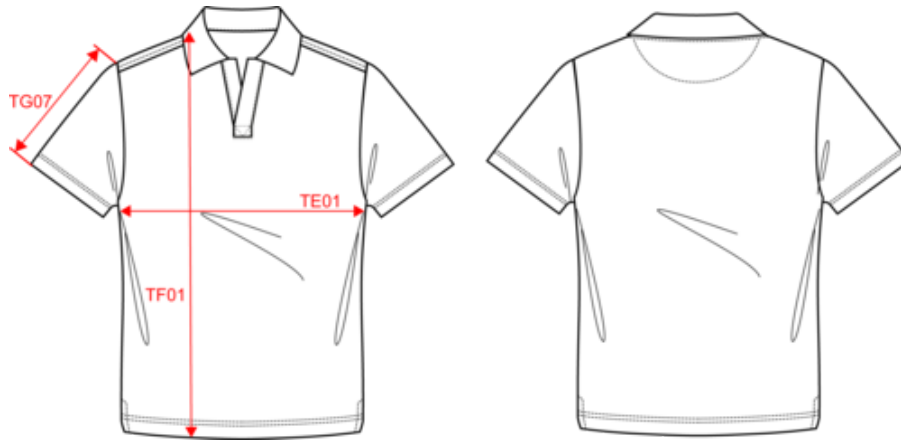

**About**

- Made from linen, a lightweight and breathable material.
- No label: 100% customisable for your brand.
- Chic, relaxed style.

100 % linen Straight fit. Collar with collar stand and V-shaped buttonless polo shirt placket in main material. Double over stitching on cuffs and bottom hem. Side slits with inner taped neck finish in main material. Half-circle in the back.

BD - Bangladesh

**Customs code**

61059090

**Washing instructions**

**Colours**

**Certifications**

**NS220**  
Men's linen polo shirt

Dimensions (cm)

Measurements in cm	S	M	L	XL	XXL	3XL
TE01 - 1/2 chest width at 1.5cm below armhole	49.00	52.00	55.00	58.00	61.00	64.00
TF01 - Total height from HSP	68.00	70.00	72.00	74.00	76.00	78.00
TG07 - Short sleeve length	21.50	22.25	23.00	23.75	24.50	25.25